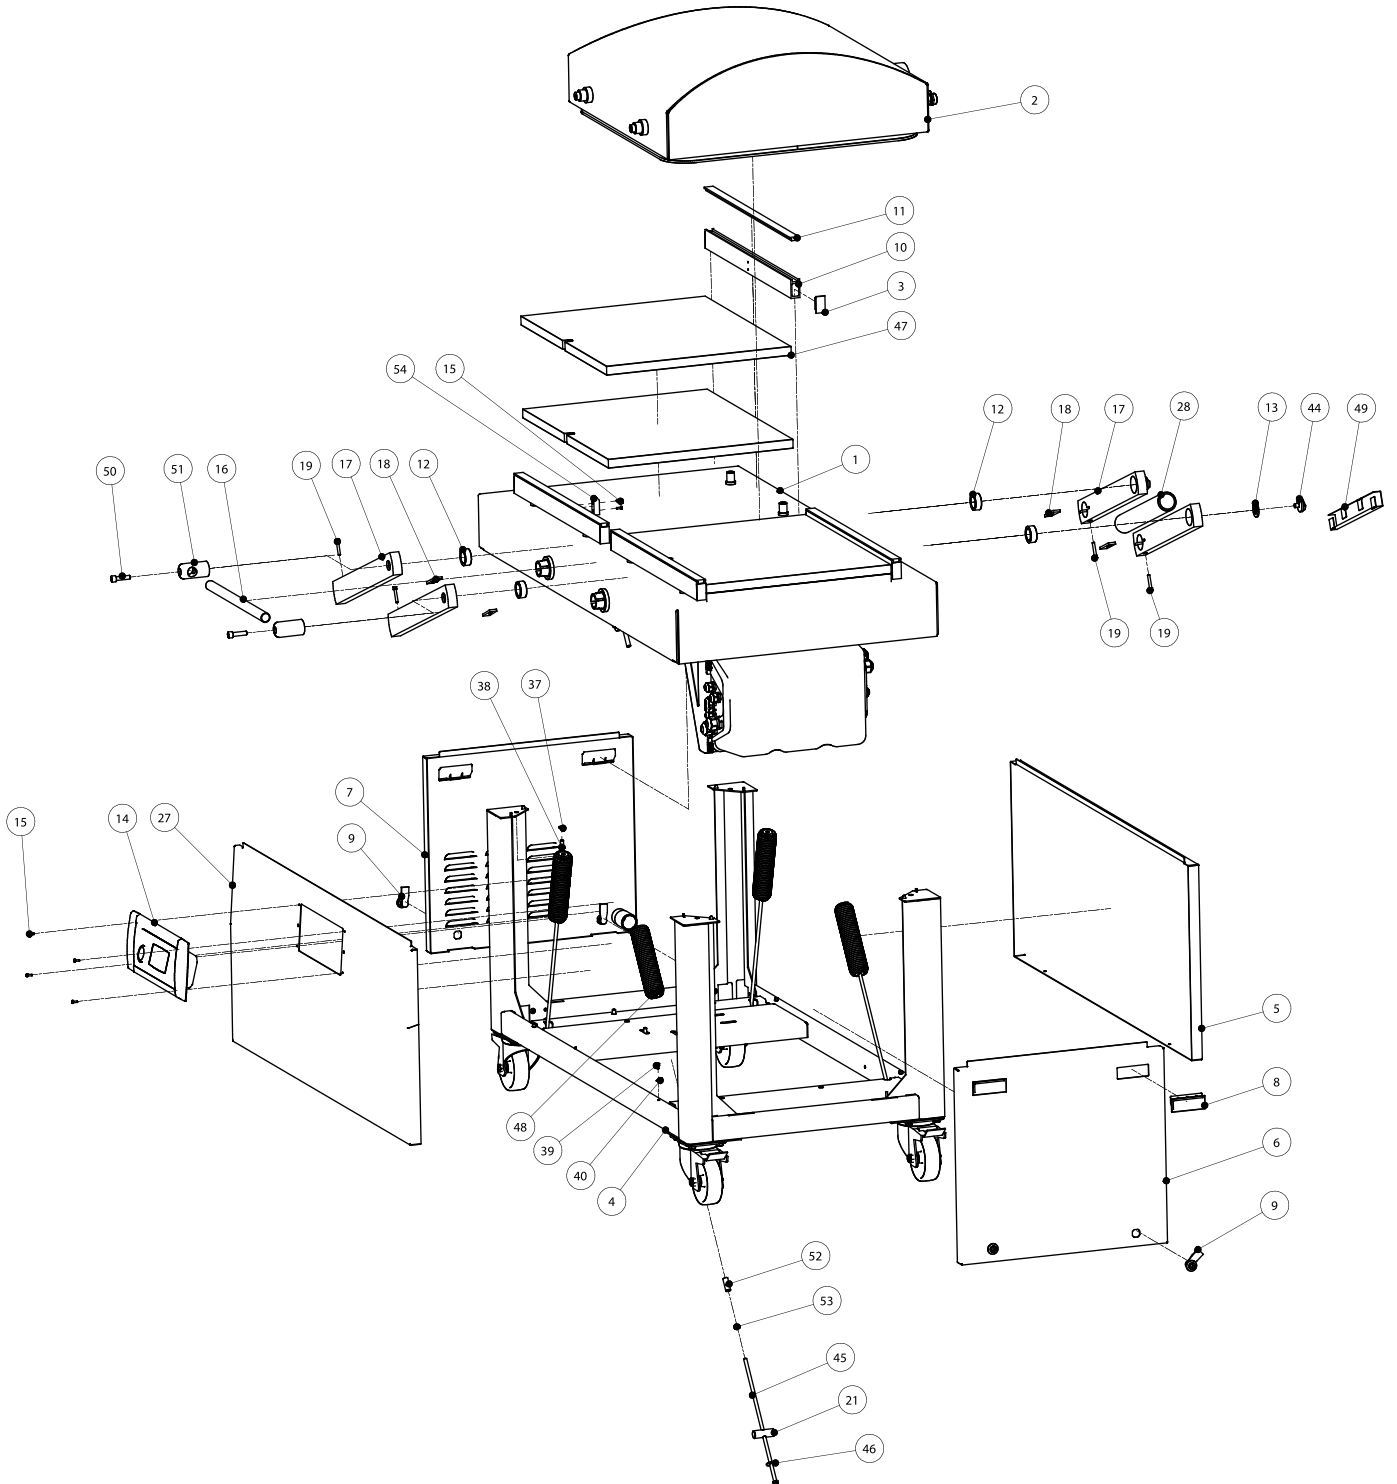

Parts Breakdown

Model VP-NL-0100-L 50000

Lid

Parts Breakdown

Model VP-NL-0100-L 50000

Workplate

Parts Breakdown

Model VP-NL-0100-L 50000

Standard Assembly

Parts Breakdown

Model VP-NL-0100-L 50000

Switch Box

Parts Breakdown

Model VP-NL-0100-L 50000

Vacuum/Gas Pump

Parts Breakdown

Model VP-NL-0100-L 50000

Lid

Item No.	Description	Position	Item No.	Description	Position	Item No.	Description	Position
65680	Tap Lid DA for 50000	2	35948	Castle Washer Red Copper M10 for 50000	14	65683	Sealbalk A1015 Double Seal for 50000	56
15938	Sealbag 4002 L=550mm for 50000	3	62734	Bearing Busch Manifold DA for 50000	15	35936	Cable Channel 25x30 for 50000	58
35372	Castle Washer M8 for 50000	4	65682	D1 Deksel for 50000	16	62750	Acryltape Dubbelzijdig 25mm, L60mm for 50000	59
35919	Compression Spring Seal Mechanism for 50000	5	35831	Cable Gland M25x1.5 Brass for 50000	20	62742	Silicone Profile HD Model III 80 Deg Shore-A for 50000	61
35940	Tube STST 10x1x45mm for 50000	6	35941	Hexagon Screw M10x25 DIN933 A2 for 50000	21	62749	DIN 916 - M8x80 Hexagon Socket Set Screw for 50000	62
62745	ISO 4017 - M8x55 for 50000	11	35469	Hex.Socket Head Cap Screw M5x25 DIN912 A2 for 50000	25	35537	Self Locking Hexagon Nut M8 DIN985 A2 for 50000	63
65681	Seal Mechanism Assembly D1/M4-L for 50000	12	62747	Cover for Suction Hole for 50000	29			
35447	Castle Washer M10 for 50000	13	27814	Hexagon Nut M8 DIN934 A2 for 50000	30			