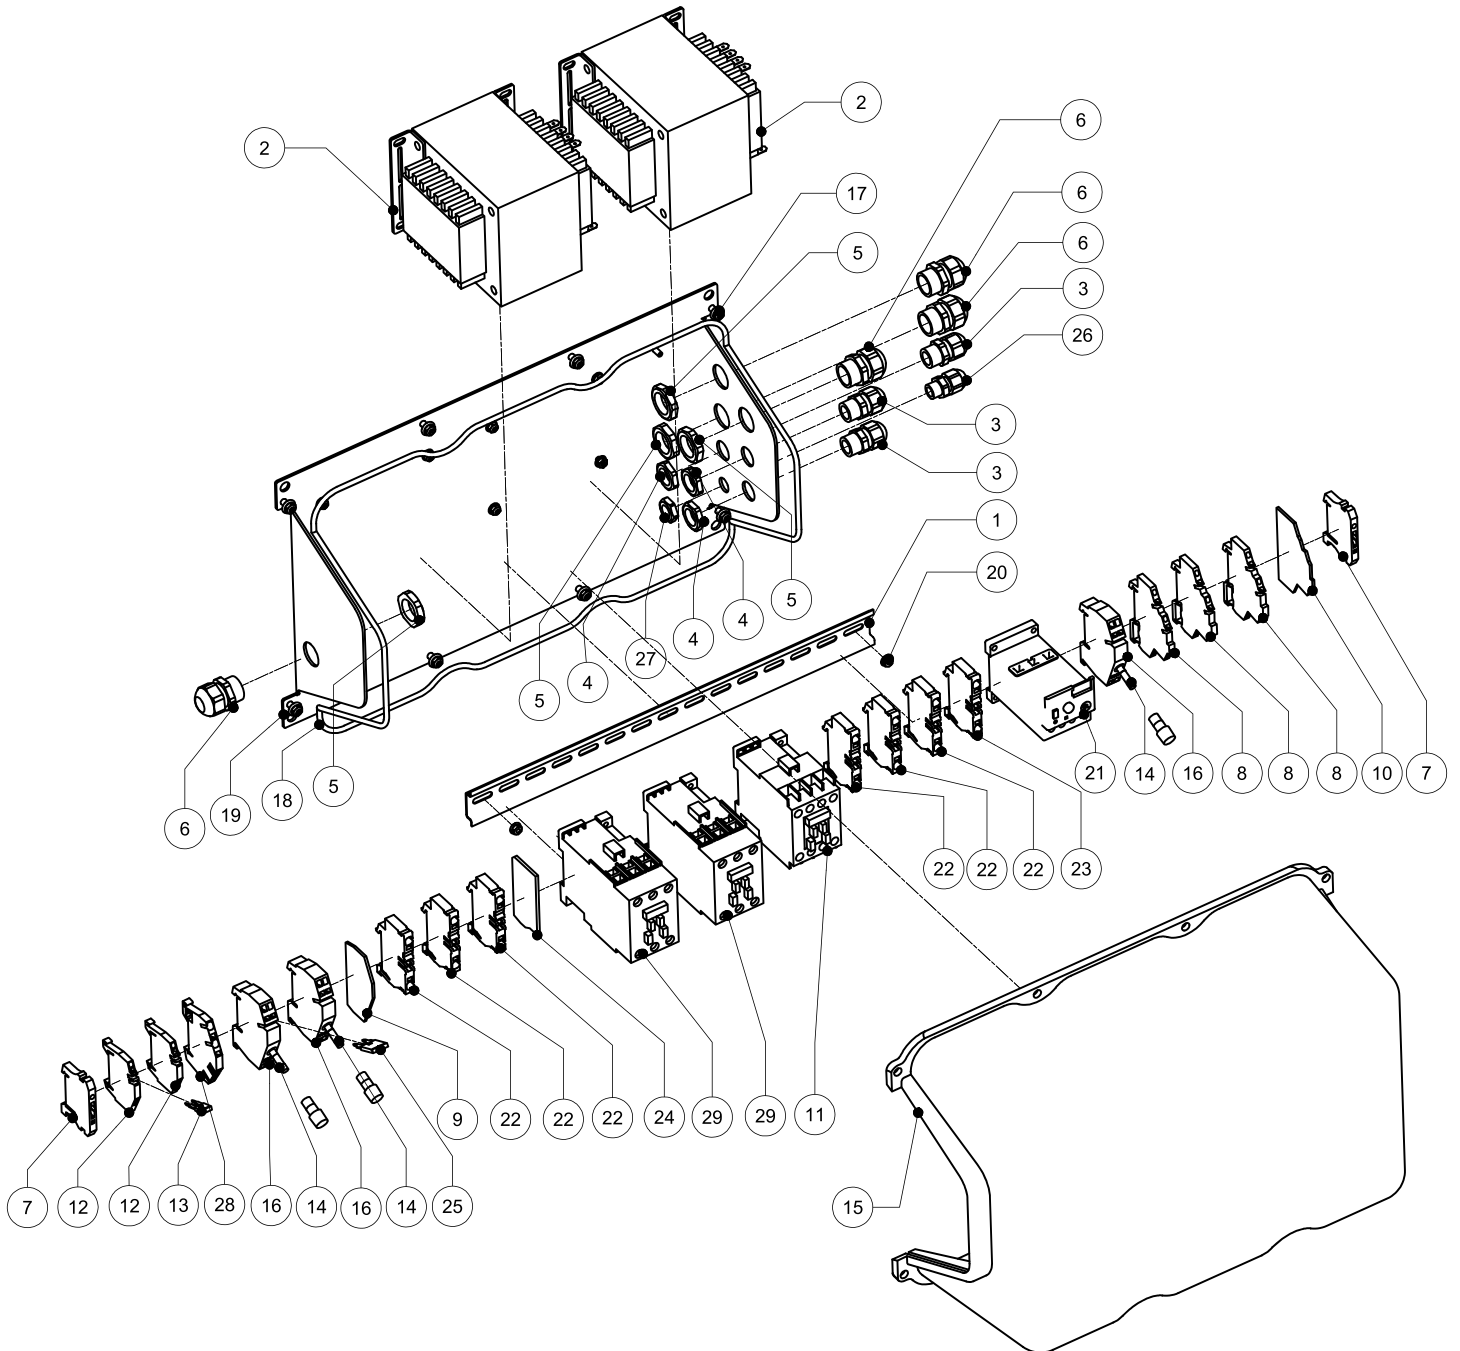

Parts Breakdown

Model VP-NL-0100-L 50000

Lid

Parts Breakdown

Model VP-NL-0100-L 50000

Workplate

Parts Breakdown

Model VP-NL-0100-L 50000

Standard Assembly

Parts Breakdown

Model VP-NL-0100-L 50000

Switch Box

Parts Breakdown

Model VP-NL-0100-L 50000

Vacuum/Gas Pump

Parts Breakdown

Model VP-NL-0100-L 50000

Lid

Item No.	Description	Position	Item No.	Description	Position	Item No.	Description	Position
65680	Tap Lid DA for 50000	2	35948	Castle Washer Red Copper M10 for 50000	14	65683	Sealbalk A1015 Double Seal for 50000	56
15938	Sealbag 4002 L=550mm for 50000	3	62734	Bearing Busch Manifold DA for 50000	15	35936	Cable Channel 25x30 for 50000	58
35372	Castle Washer M8 for 50000	4	65682	D1 Deksel for 50000	16	62750	Acryltape Dubbelzijdig 25mm, L60mm for 50000	59
35919	Compression Spring Seal Mechanism for 50000	5	35831	Cable Gland M25x1.5 Brass for 50000	20	62742	Silicone Profile HD Model III 80 Deg Shore-A for 50000	61
35940	Tube STST 10x1x45mm for 50000	6	35941	Hexagon Screw M10x25 DIN933 A2 for 50000	21	62749	DIN 916 - M8x80 Hexagon Socket Set Screw for 50000	62
62745	ISO 4017 - M8x55 for 50000	11	35469	Hex.Socket Head Cap Screw M5x25 DIN912 A2 for 50000	25	35537	Self Locking Hexagon Nut M8 DIN985 A2 for 50000	63
65681	Seal Mechanism Assembly D1/M4-L for 50000	12	62747	Cover for Suction Hole for 50000	29			
35447	Castle Washer M10 for 50000	13	27814	Hexagon Nut M8 DIN934 A2 for 50000	30			