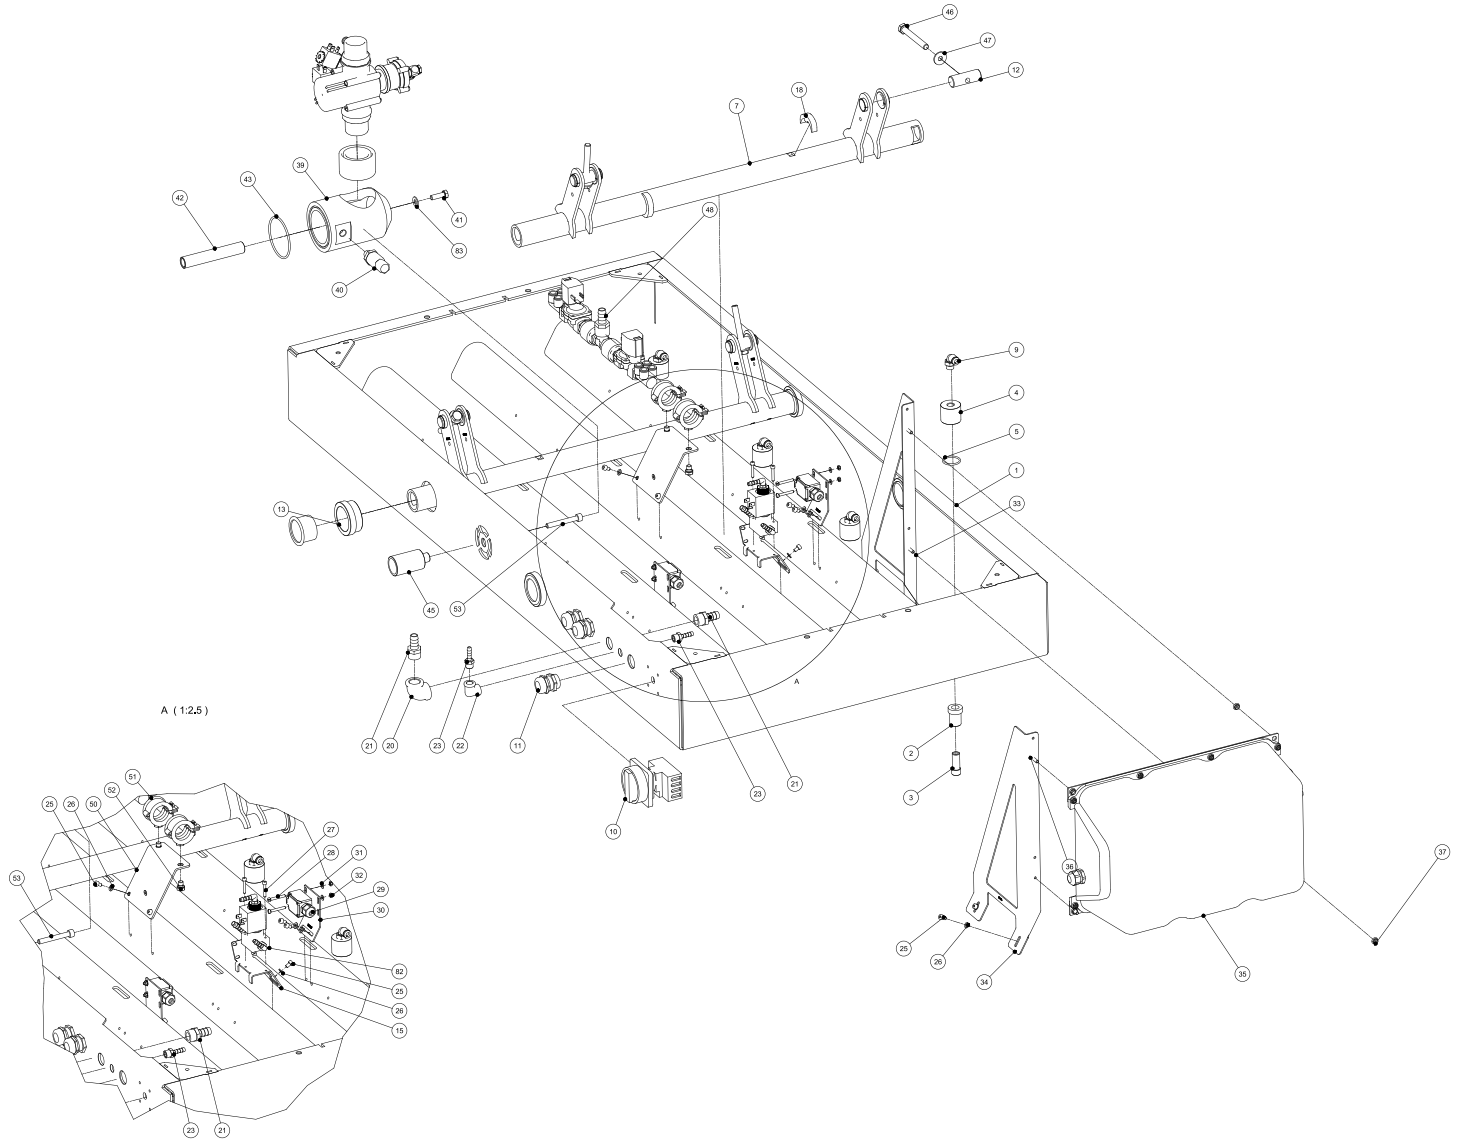

Parts Breakdown

Model VP-NL-0100-L 50000

Lid

Parts Breakdown

Model VP-NL-0100-L 50000

Workplate

Parts Breakdown

Model VP-NL-0100-L 50000

Standard Assembly

Parts Breakdown

Model VP-NL-0100-L 50000

Switch Box

Parts Breakdown

Model VP-NL-0100-L 50000

Vacuum/Gas Pump

Parts Breakdown

Model VP-NL-0100-L 50000

Lid

Item No.	Description	Position	Item No.	Description	Position	Item No.	Description	Position
65680	Tap Lid DA for 50000	2	35948	Castle Washer Red Copper M10 for 50000	14	65683	Sealbalk A1015 Double Seal for 50000	56
15938	Sealbag 4002 L=550mm for 50000	3	62734	Bearing Busch Manifold DA for 50000	15	35936	Cable Channel 25x30 for 50000	58
35372	Castle Washer M8 for 50000	4	65682	D1 Deksel for 50000	16	62750	Acryltape Dubbelzijdig 25mm, L60mm for 50000	59
35919	Compression Spring Seal Mechanism for 50000	5	35831	Cable Gland M25x1.5 Brass for 50000	20	62742	Silicone Profile HD Model III 80 Deg Shore-A for 50000	61
35940	Tube STST 10x1x45mm for 50000	6	35941	Hexagon Screw M10x25 DIN933 A2 for 50000	21	62749	DIN 916 - M8x80 Hexagon Socket Set Screw for 50000	62
62745	ISO 4017 - M8x55 for 50000	11	35469	Hex.Socket Head Cap Screw M5x25 DIN912 A2 for 50000	25	35537	Self Locking Hexagon Nut M8 DIN985 A2 for 50000	63
65681	Seal Mechanism Assembly D1/M4-L for 50000	12	62747	Cover for Suction Hole for 50000	29			
35447	Castle Washer M10 for 50000	13	27814	Hexagon Nut M8 DIN934 A2 for 50000	30			