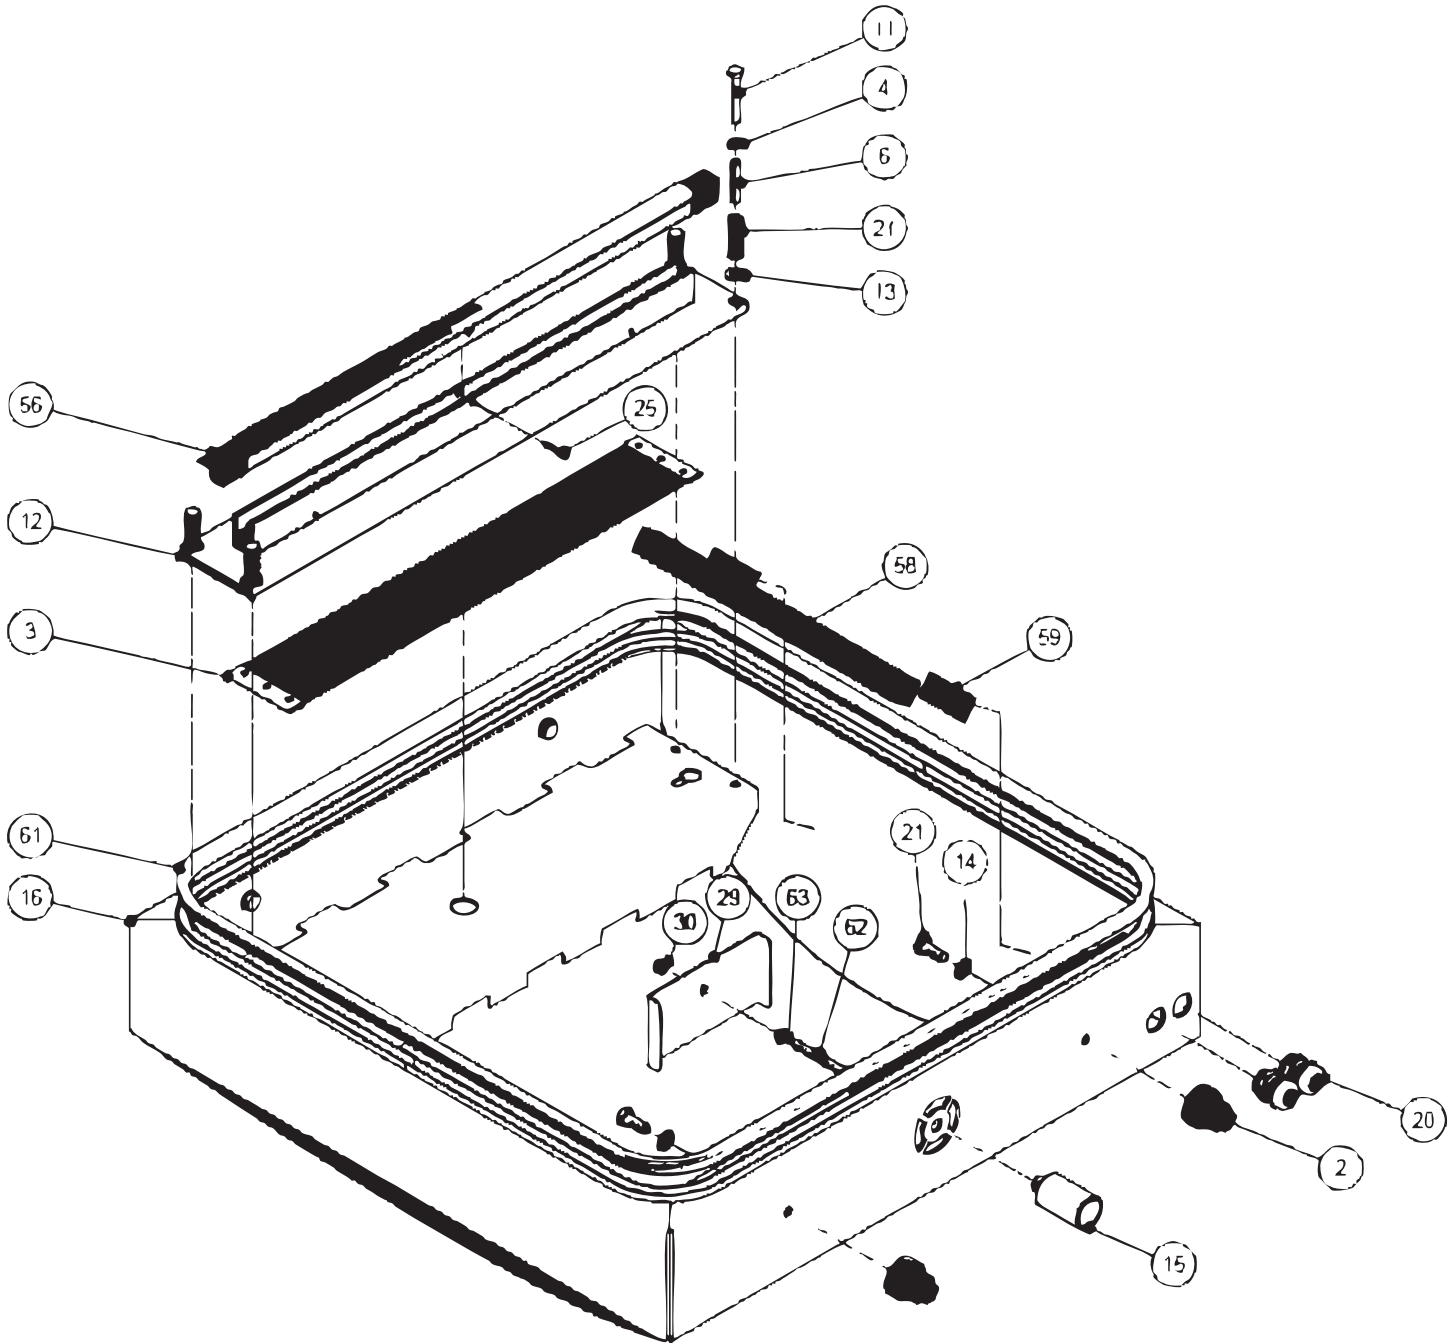

Parts Breakdown

Model VP-NL-0100-L 50000

Lid

Parts Breakdown

Model VP-NL-0100-L 50000

Workplate

Parts Breakdown

Model VP-NL-0100-L 50000

Standard Assembly

Parts Breakdown

Model VP-NL-0100-L 50000

Switch Box

Parts Breakdown

Model VP-NL-0100-L 50000

Vacuum/Gas Pump

Parts Breakdown

Model VP-NL-0100-L 50000

Lid

Item No.	Description	Position	Item No.	Description	Position	Item No.	Description	Position
65680	Tap Lid DA for 50000	2	35948	Castle Washer Red Copper M10 for 50000	14	65683	Sealbalk A1015 Double Seal for 50000	56
15938	Sealbag 4002 L=550mm for 50000	3	62734	Bearing Busch Manifold DA for 50000	15	35936	Cable Channel 25x30 for 50000	58
35372	Castle Washer M8 for 50000	4	65682	D1 Deksel for 50000	16	62750	Acryltape Dubbelzijdig 25mm, L60mm for 50000	59
35919	Compression Spring Seal Mechanism for 50000	5	35831	Cable Gland M25x1.5 Brass for 50000	20	62742	Silicone Profile HD Model III 80 Deg Shore-A for 50000	61
35940	Tube STST 10x1x45mm for 50000	6	35941	Hexagon Screw M10x25 DIN933 A2 for 50000	21	62749	DIN 916 - M8x80 Hexagon Socket Set Screw for 50000	62
62745	ISO 4017 - M8x55 for 50000	11	35469	Hex.Socket Head Cap Screw M5x25 DIN912 A2 for 50000	25	35537	Self Locking Hexagon Nut M8 DIN985 A2 for 50000	63
65681	Seal Mechanism Assembly D1/M4-L for 50000	12	62747	Cover for Suction Hole for 50000	29			
35447	Castle Washer M10 for 50000	13	27814	Hexagon Nut M8 DIN934 A2 for 50000	30			